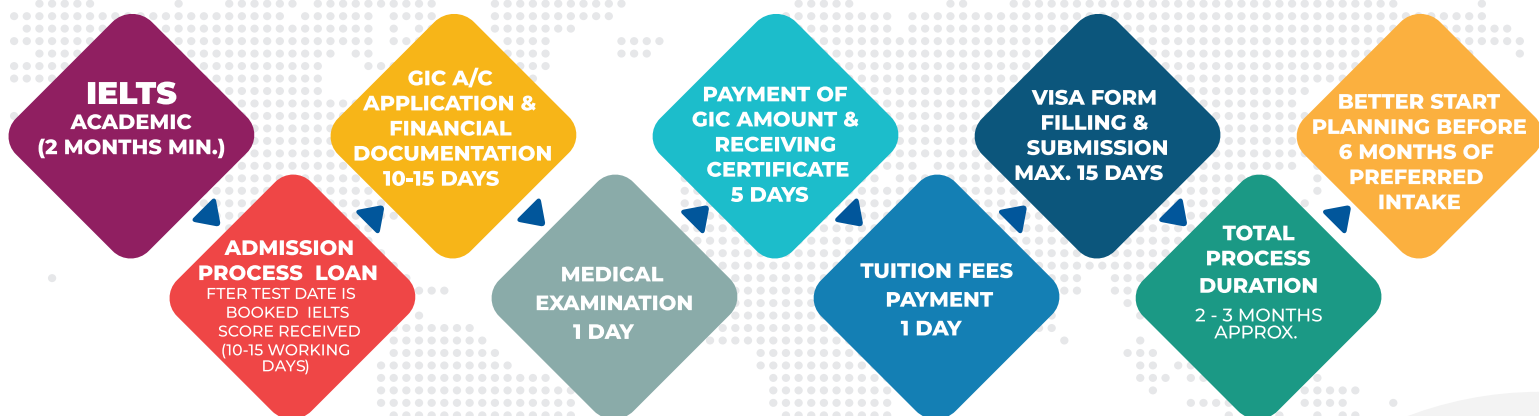

As a serious student intending to study and settle in Canada, we genuinely recommend that you do not miss the opportunity to attend the pre-departure seminar.

DOCUMENT CHECKLIST FOR SDS STUDY VISA PROCESS – CANADA

PROCESS FLOW CHART – STUDENT DIRECT STREAM

PROCESS FLOW & TIMELINE FOR CANADA STUDY VISA

MAJOR INTAKES: SEPTEMBER / JANUARY / MAY

How to validate your degree and profession in Canada ? (IMPORTANT WEBSITES FOR ALL STREAMS FOR REGISTRATION / LICENSING)