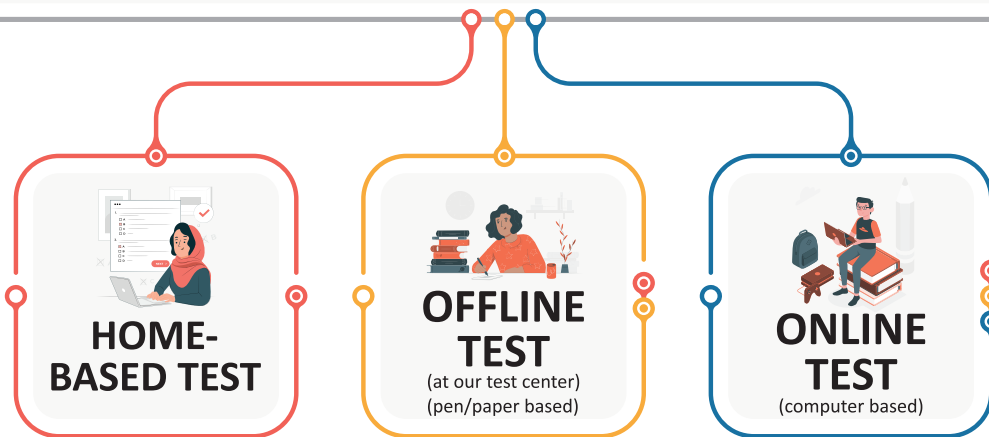

KNOW YOUR SCORE (KYS) MOCK TEST SERIES

WANT TO APPEAR FOR IELTS

BUT NOT CONFIDENT TO SPENDING EXAM FEES OF INR **16,250?**

GET TO KNOW YOUR IELTS PREDICTED BAND SCORE

ONLY AT INR 1,500

1ST TIME IN INDIA MOCK TEST FACILITY (KYS)

WHY MOCK TEST REQUIRED

- Understand your strengths and weakness
- Revision of complete curriculum
- Prevents nervousness and boost confidence
- Improve speed and time management

WITH KYS, WE OFFER YOU

- Opportunity to Save high exam fees (**INR 16,250**), if you are **not confident** for the actual exam
- Save your Intake and **valuable year**
- **Exactly Simulated Test Engine**
- **Instant Test Score**
- **Detailed Evaluation and Feedback** by expert subject mentors
- **Confidence to appear** for the actual test
- **Free Country** specific counselling
- **Free of cost appointment** of an admission advisor for **USA, CANADA, UK** and Other Countries...